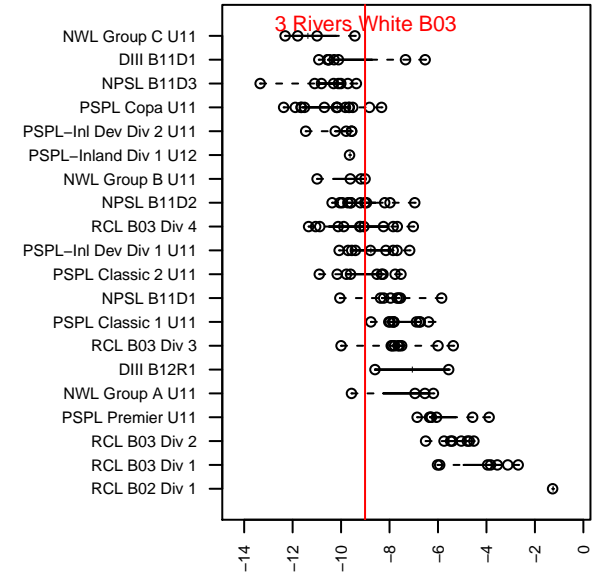

3 Rivers White B03

3 Rivers SC
 Pasco, WA
 B03 total strength=193
 attack=0.18 defense=0.08
 fall league = NWL Group B U11
 spr league = Spr NWL Group A U11
 notes= Lambdin 2014

alt names used:
 3RSC White B03
 BU11 3RSC WHITE-LAMBDIN
 3RSC WHITE-LAMBDIN

Venues played:
 2014 Mt Hood Challenge U11
 2014 NWL Group B U11
 2014 Spr NWL Group A U11

**attack and defense variance (black dot)
relative to other teams
and top 10 in region**

**attack and defense rating
relative to others at age
and all opponents in last 13 months**