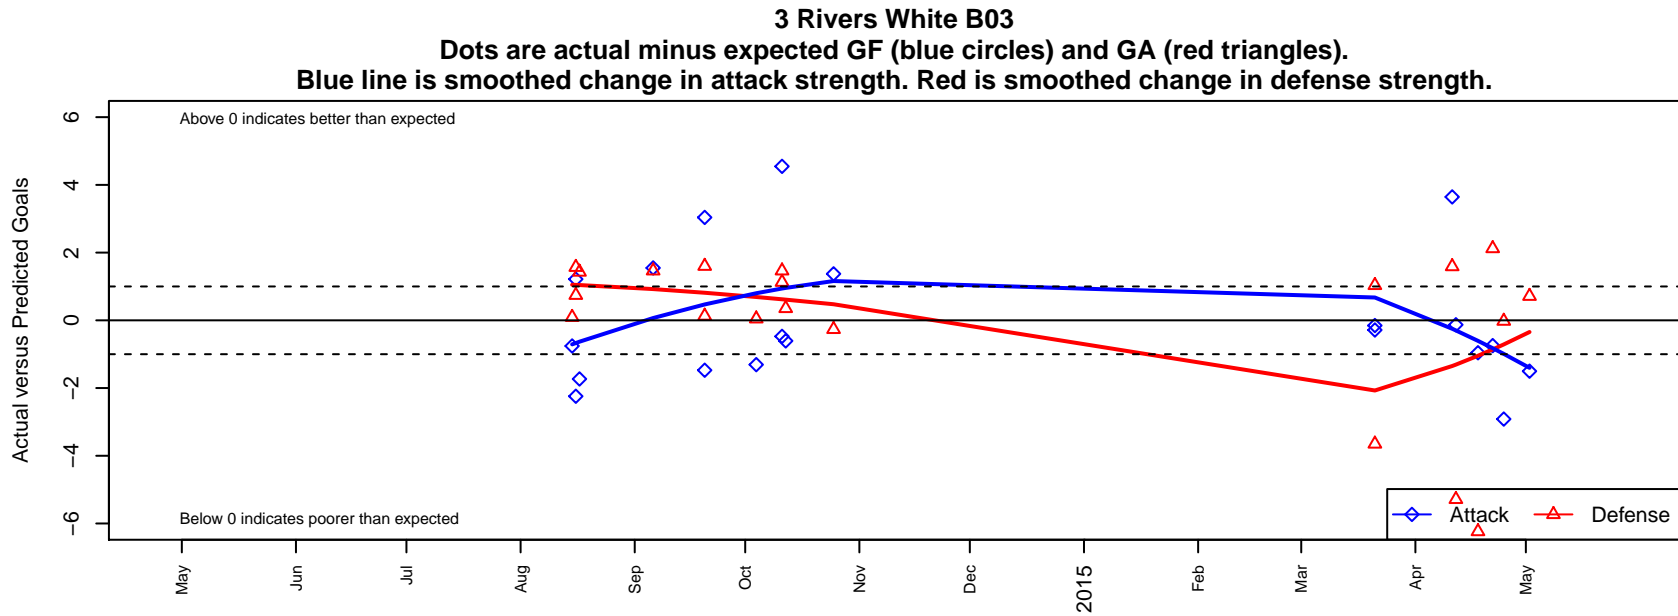

3 Rivers White B03

3 Rivers SC
 Pasco, WA
 B03 total strength=193
 attack=0.18 defense=0.08
 fall league = NWL Group B U11
 spr league = Spr NWL Group A U11
 notes= Lambdin 2014

alt names used:
 3RSC White B03
 BU11 3RSC WHITE-LAMBDIN
 3RSC WHITE-LAMBDIN

Venues played:
 2014 Mt Hood Challenge U11
 2014 NWL Group B U11
 2014 Spr NWL Group A U11

**attack and defense variance (black dot)
relative to other teams
and top 10 in region**

**attack and defense rating
relative to others at age
and all opponents in last 13 months**